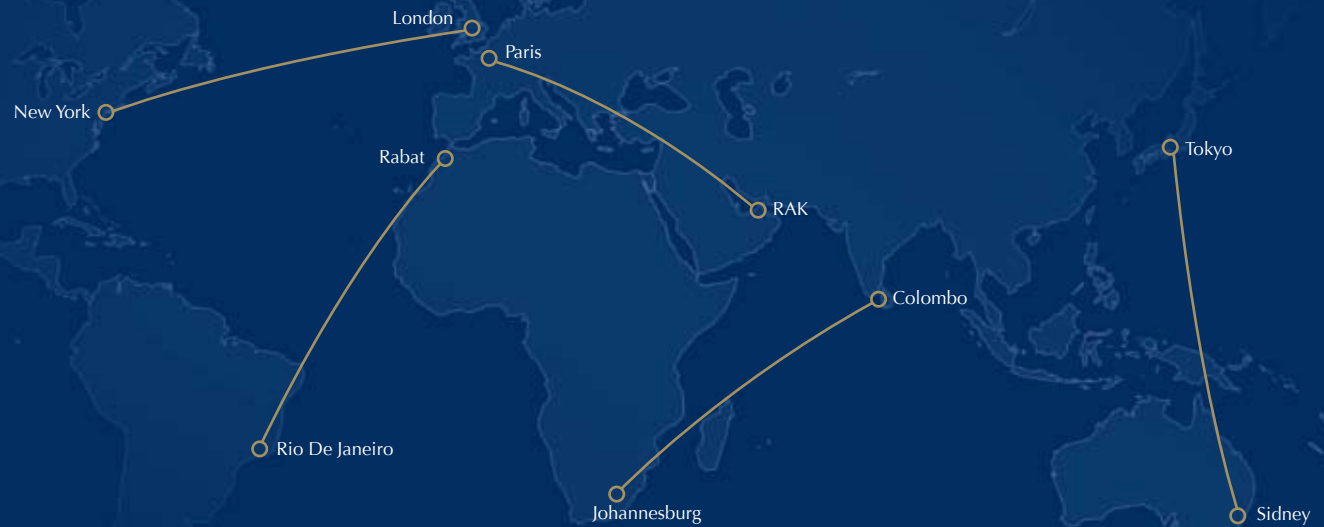

Challenger 604

Intercontinental business jet

Our Challenger 604 carries you high above weather and its intercontinental range allows you to respond to opportunities wherever they arise.

Our sales team will be delighted to respond to your enquiries on **+971 50 486 2004/5** and sales@danajets.com. www.danajets.com